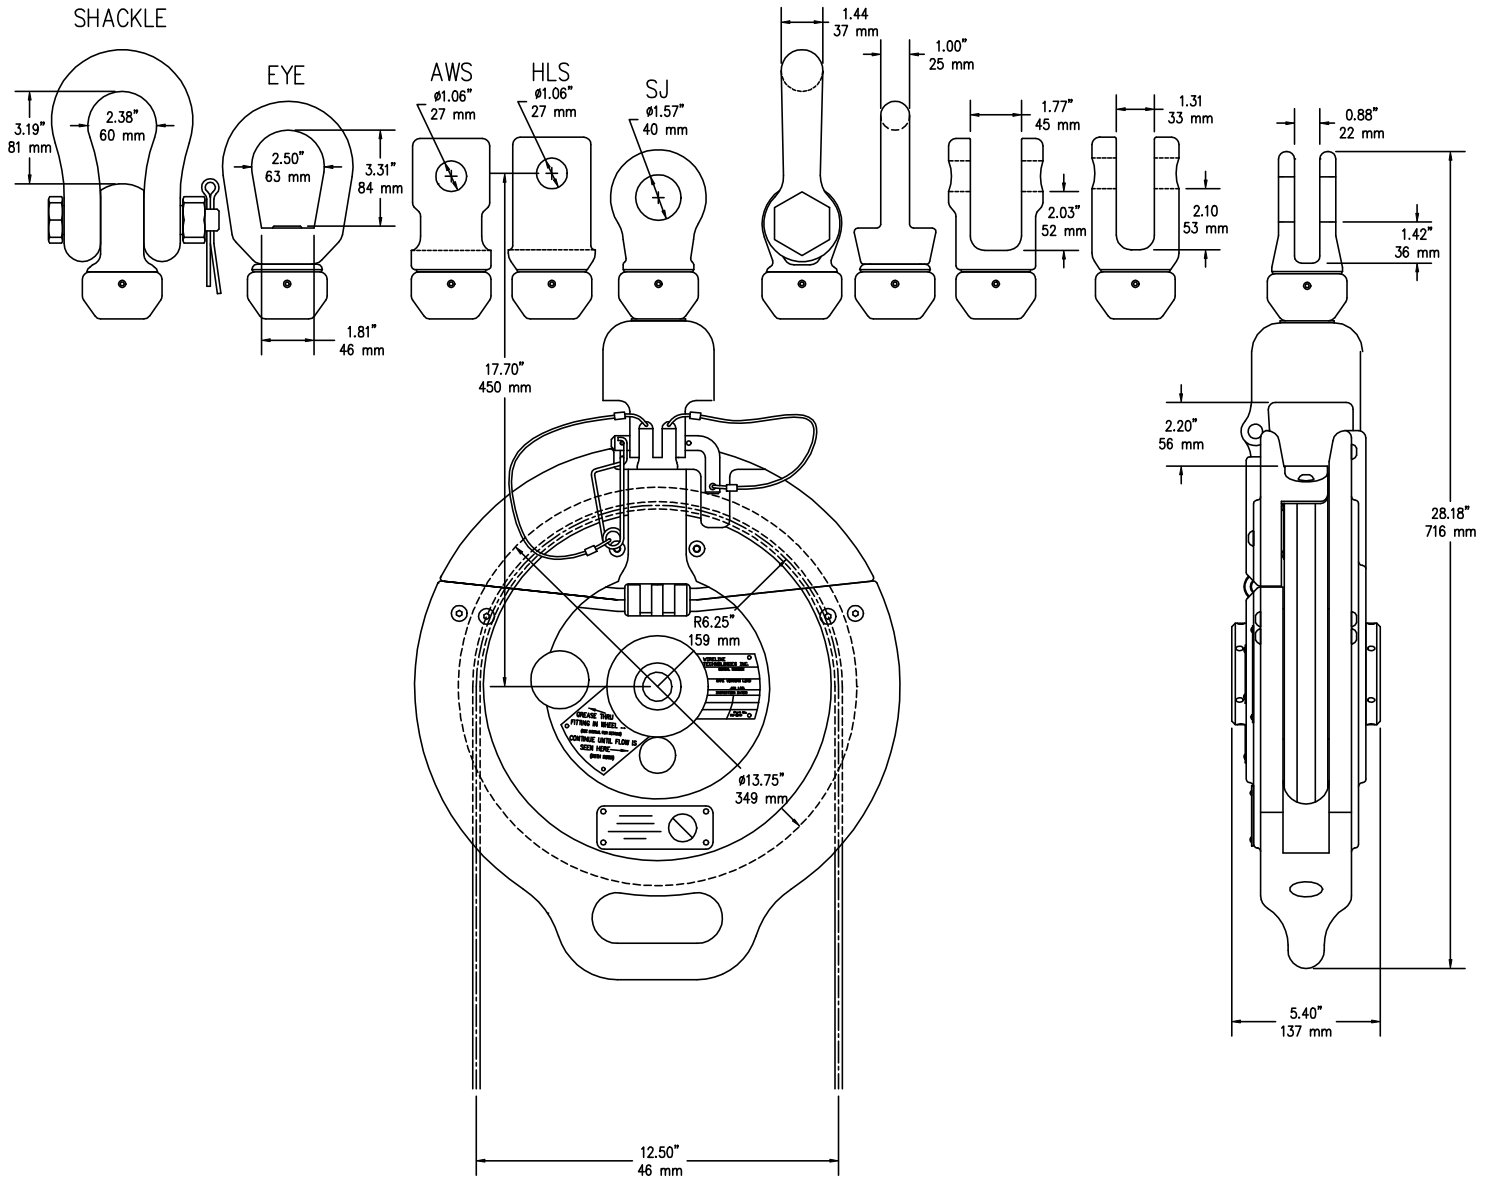

# 14" RIGGING SHEAVE

2140 NORTH REDWOOD ROAD #60  
SALT LAKE CITY, UTAH 84116  
TEL. (801) 323-5533 FAX. (801) 323-7033